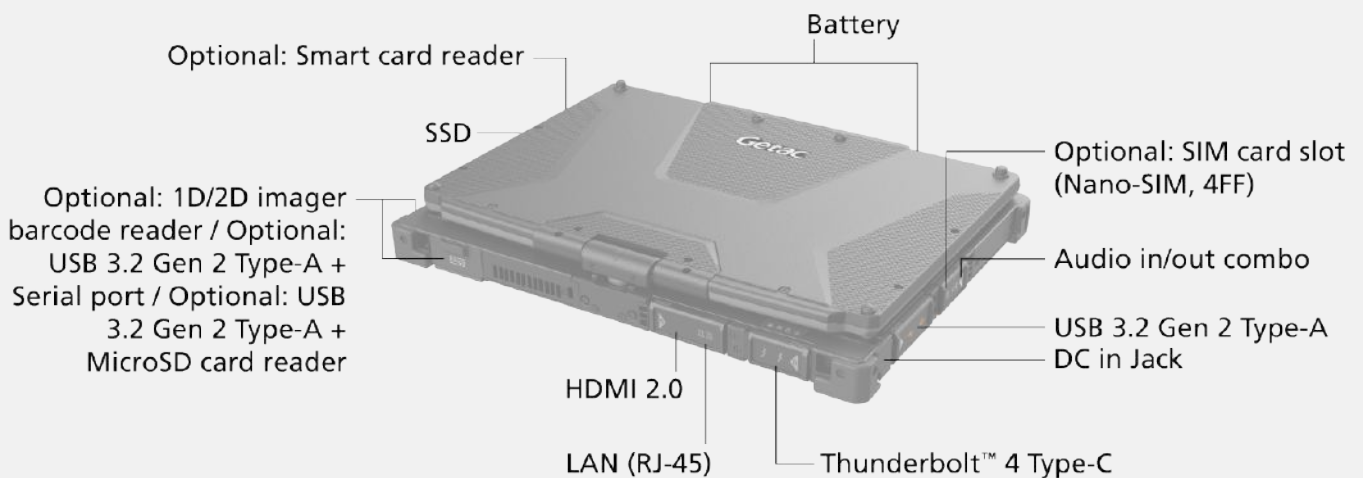

V120 FULLY RUGGED LAPTOP

- AI-ready with the latest Intel® Core™ Ultra Processors (Series 2) and Intel® AI Boost technology
- 12.2" FHD LumiBond display with Getac sunlight readable technology (1,000 nits) and capacitive touchscreen
- Versatile I/Os connectivity including two Thunderbolt™ 4 and docking solutions
- LifeSupport battery swappable technology
- Optional 1D/2D imager barcode reader and high-capacity batteries
- Wi-Fi 7 delivers superior data transfer speeds

오디오

Integrated stereo speakers
Integrated dual-array microphone

확장 슬롯

옵션: Smart card reader
옵션: 1D/2D imager barcode reader ⁱⁱ
옵션: USB 3.2 Gen 2 Type-A + Serial port (9-pin; D-sub) ⁱⁱ
옵션: USB 3.2 Gen 2 Type-A + MicroSD ⁱⁱ

Information provided herewith is for reference only, available specification shall be subjected to quotation by request.

Vehicle Dock

Port	Count
Serial Port	2
External VGA	1
Microphone	1
Audio Output	1
DC in Jack	1
USB	4
LAN	1
HDMI	1
RF Antenna Connector	3 (WWAN, WLAN, GPS)