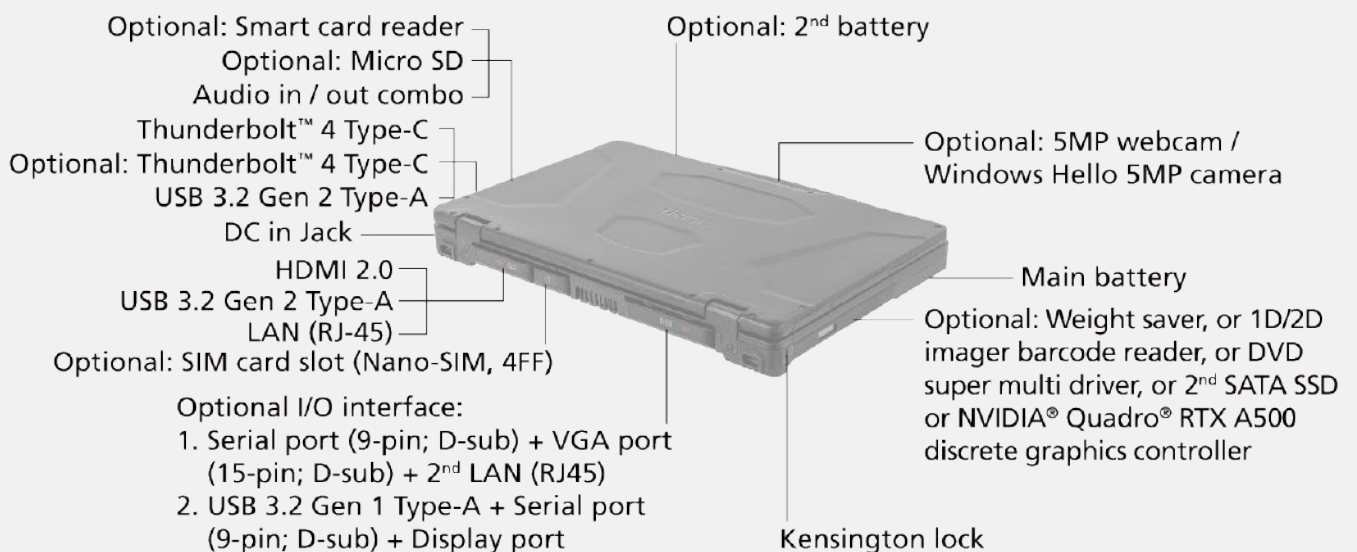

- AI-ready with the latest Intel® Core™ Ultra Processors and Intel® AI Boost technology
- 15.6" display with Getac sunlight readable technology (1,000 nits) and glove-enabled capacitive touchscreen
- Sustainable chassis with enterprise-level ruggedness for a greener future
- Enhanced enterprise security with Intel® vPro®, Windows Hello face-authentication camera, TPM 2.0, and many more multi-factor authentication options
- Versatile I/O options including up to two Thunderbolt™ 4 and docking solutions