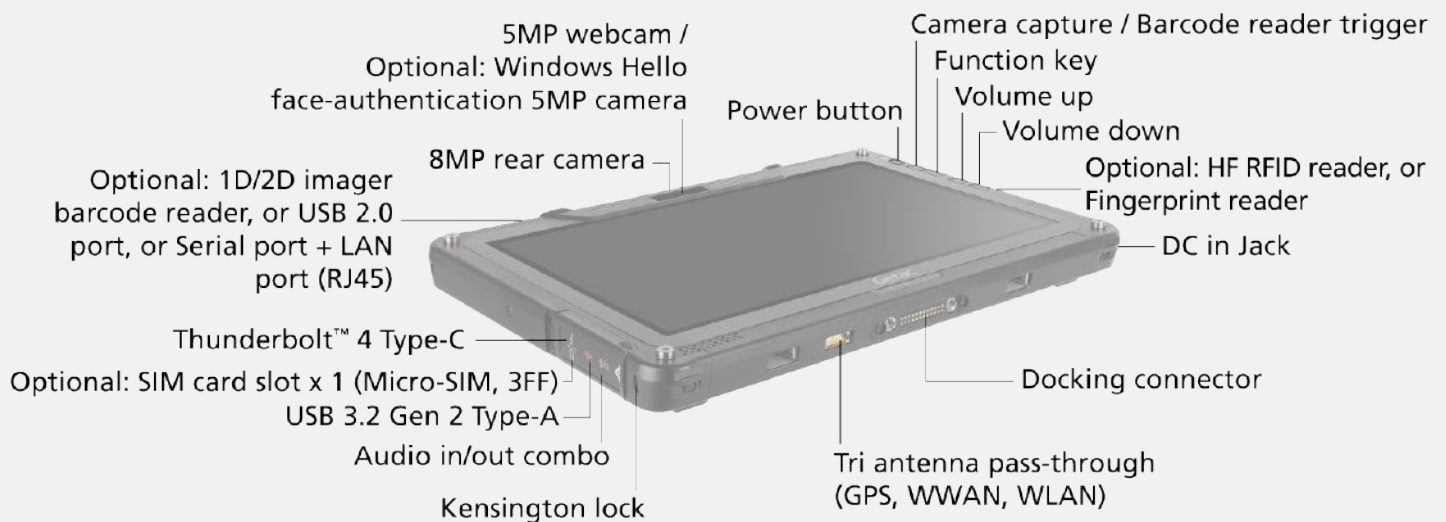

F110 FULLY RUGGED TABLET

- 13th Generation Intel® Core™ i5/ i7 Processor
- Enhanced enterprise security with optional Intel® vPro®, Windows Hello face-authentication 5M camera, TPM 2.0 and many more multi-factor authentication options
- 1,200 nits LumiBond display with Getac sunlight readable technology
- Configurable options to fit diverse data collection needs: Optional 1D/2D imager barcode reader / USB 2.0 port / Serial port + LAN port (RJ45)
- LifeSupport battery swappable technology