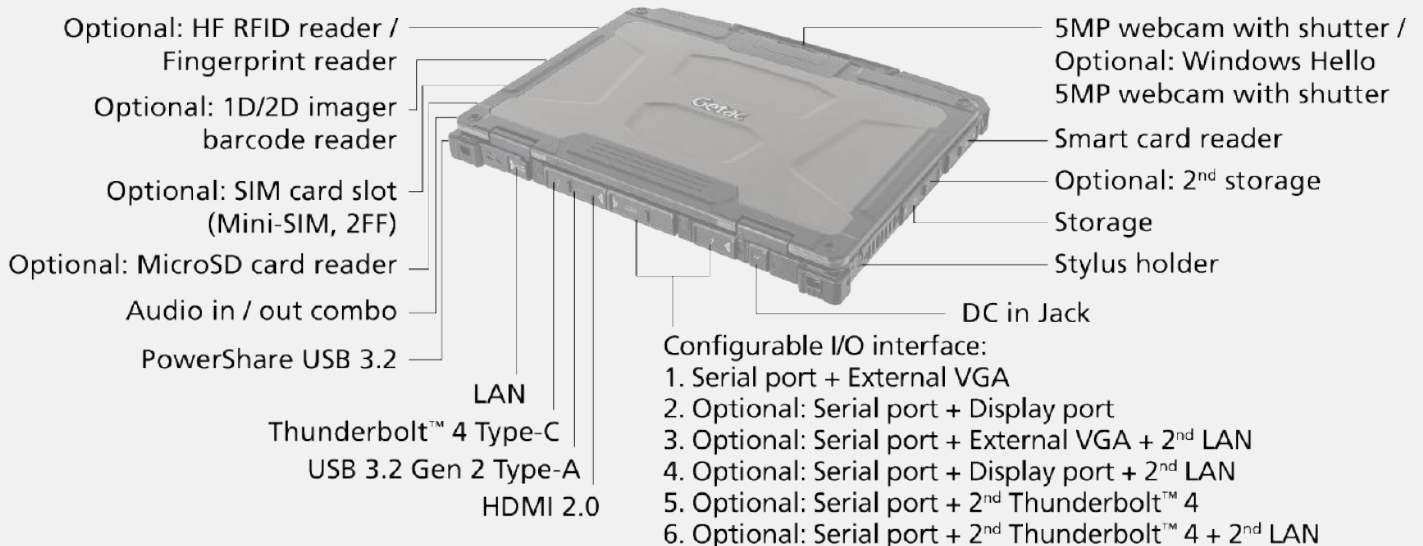

## B360 FULLY RUGGED LAPTOP

- AI-ready with the latest Intel® Core™ Ultra Processors (Series 2) and Intel® AI Boost technology
- MIL-STD 810H, 6ft operating drop rating, IP66 certified, and optional salt fog resistant
- 13.3" FHD LumiBond display with Getac sunlight readable technology (1,400 nits) and capacitive touchscreen
- Enhanced enterprise security with optional dual user replaceable storage, Windows Hello face-authentication camera, integrated 1D/2D imager barcode reader and multi-factor authentication options
- LifeSupport battery swappable technology
- Versatile I/O options including up to two Thunderbolt™ 4 and docking solutions

### I/O 인터페이스

5MP webcam x 1<sup>iii</sup>

Audio in/out combo x 1

DC in Jack x 1

PowerShare USB 3.2 x 1

USB 3.2 Gen 2 Type-A x 1

Thunderbolt™ 4 Type-C x 1

LAN (RJ45) x 1

### Configurable I/O options<sup>v</sup>:

1. Serial port (9-pin; D-sub) x 1

+ External VGA (15-pin; D-sub) x 1

2. Serial port (9-pin; D-sub) x 1 + Display port x 1

3. Serial port (9-pin; D-sub) x 1

+ External VGA (15-pin; D-sub) x 1